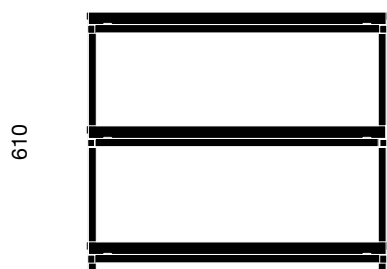

CLICK SHELF BRASS AVAILABLE SIZES

NEW TENDENCY

610

710