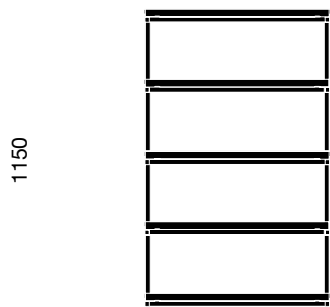

# CLICK SHELF AVAILABLE SIZES

# NEW TENDENCY

610

710

610

210

210

710

1150