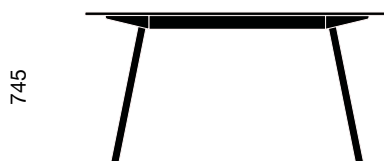

MASA TABLE
AVAILABLE SIZES

NEW TENDENCY

745

1300

745

1300

1300

1300

745

1500

745

1500

1500

1500

745

1400

745

900

900

1400

745

1600

745

900

900

1600