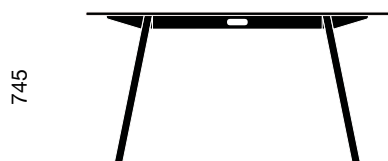

MASA TABLE
AVAILABLE SIZES

NEW TENDENCY

745

1300

745

1300

1300

1300

745

1500

745

1500

1500

1500

745

1400

745

900

900

1400

745

1600

745

900

900

1600