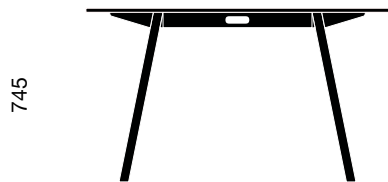

MASA TABLE

NEW TENDENCY

2800 × 720 + 30 mm

1200 × 720 + 30 mm

2800 × 1200 mm

MASA is a table suitable for the office or home. It consists of a steel frame and a black top. The positioning of the signature forked legs provide optimal legroom and maximize functionality – easily dismantled, the base can be perfectly stacked, stocked and removed. The steel table frame is suitable for any chosen tabletop and available in various custom sizes and colors. The base's sleek silhouette and minimal details demonstrates the limits of simplifying material and design. The top surface consists of an innovative Nanotech HPL in matt black with black edges.

MASA, 2014, NEW TENDENCY

Powder coated steel, Nanotech HPL, dimensions variable

+49 30 246 30 500

order@newtendency.de

MASA TABLE
AVAILABLE COLORS

NEW TENDENCY

Color Available

Black

White

Sand

MASA TABLE
AVAILABLE SIZES

NEW TENDENCY

745

1300

745

1300