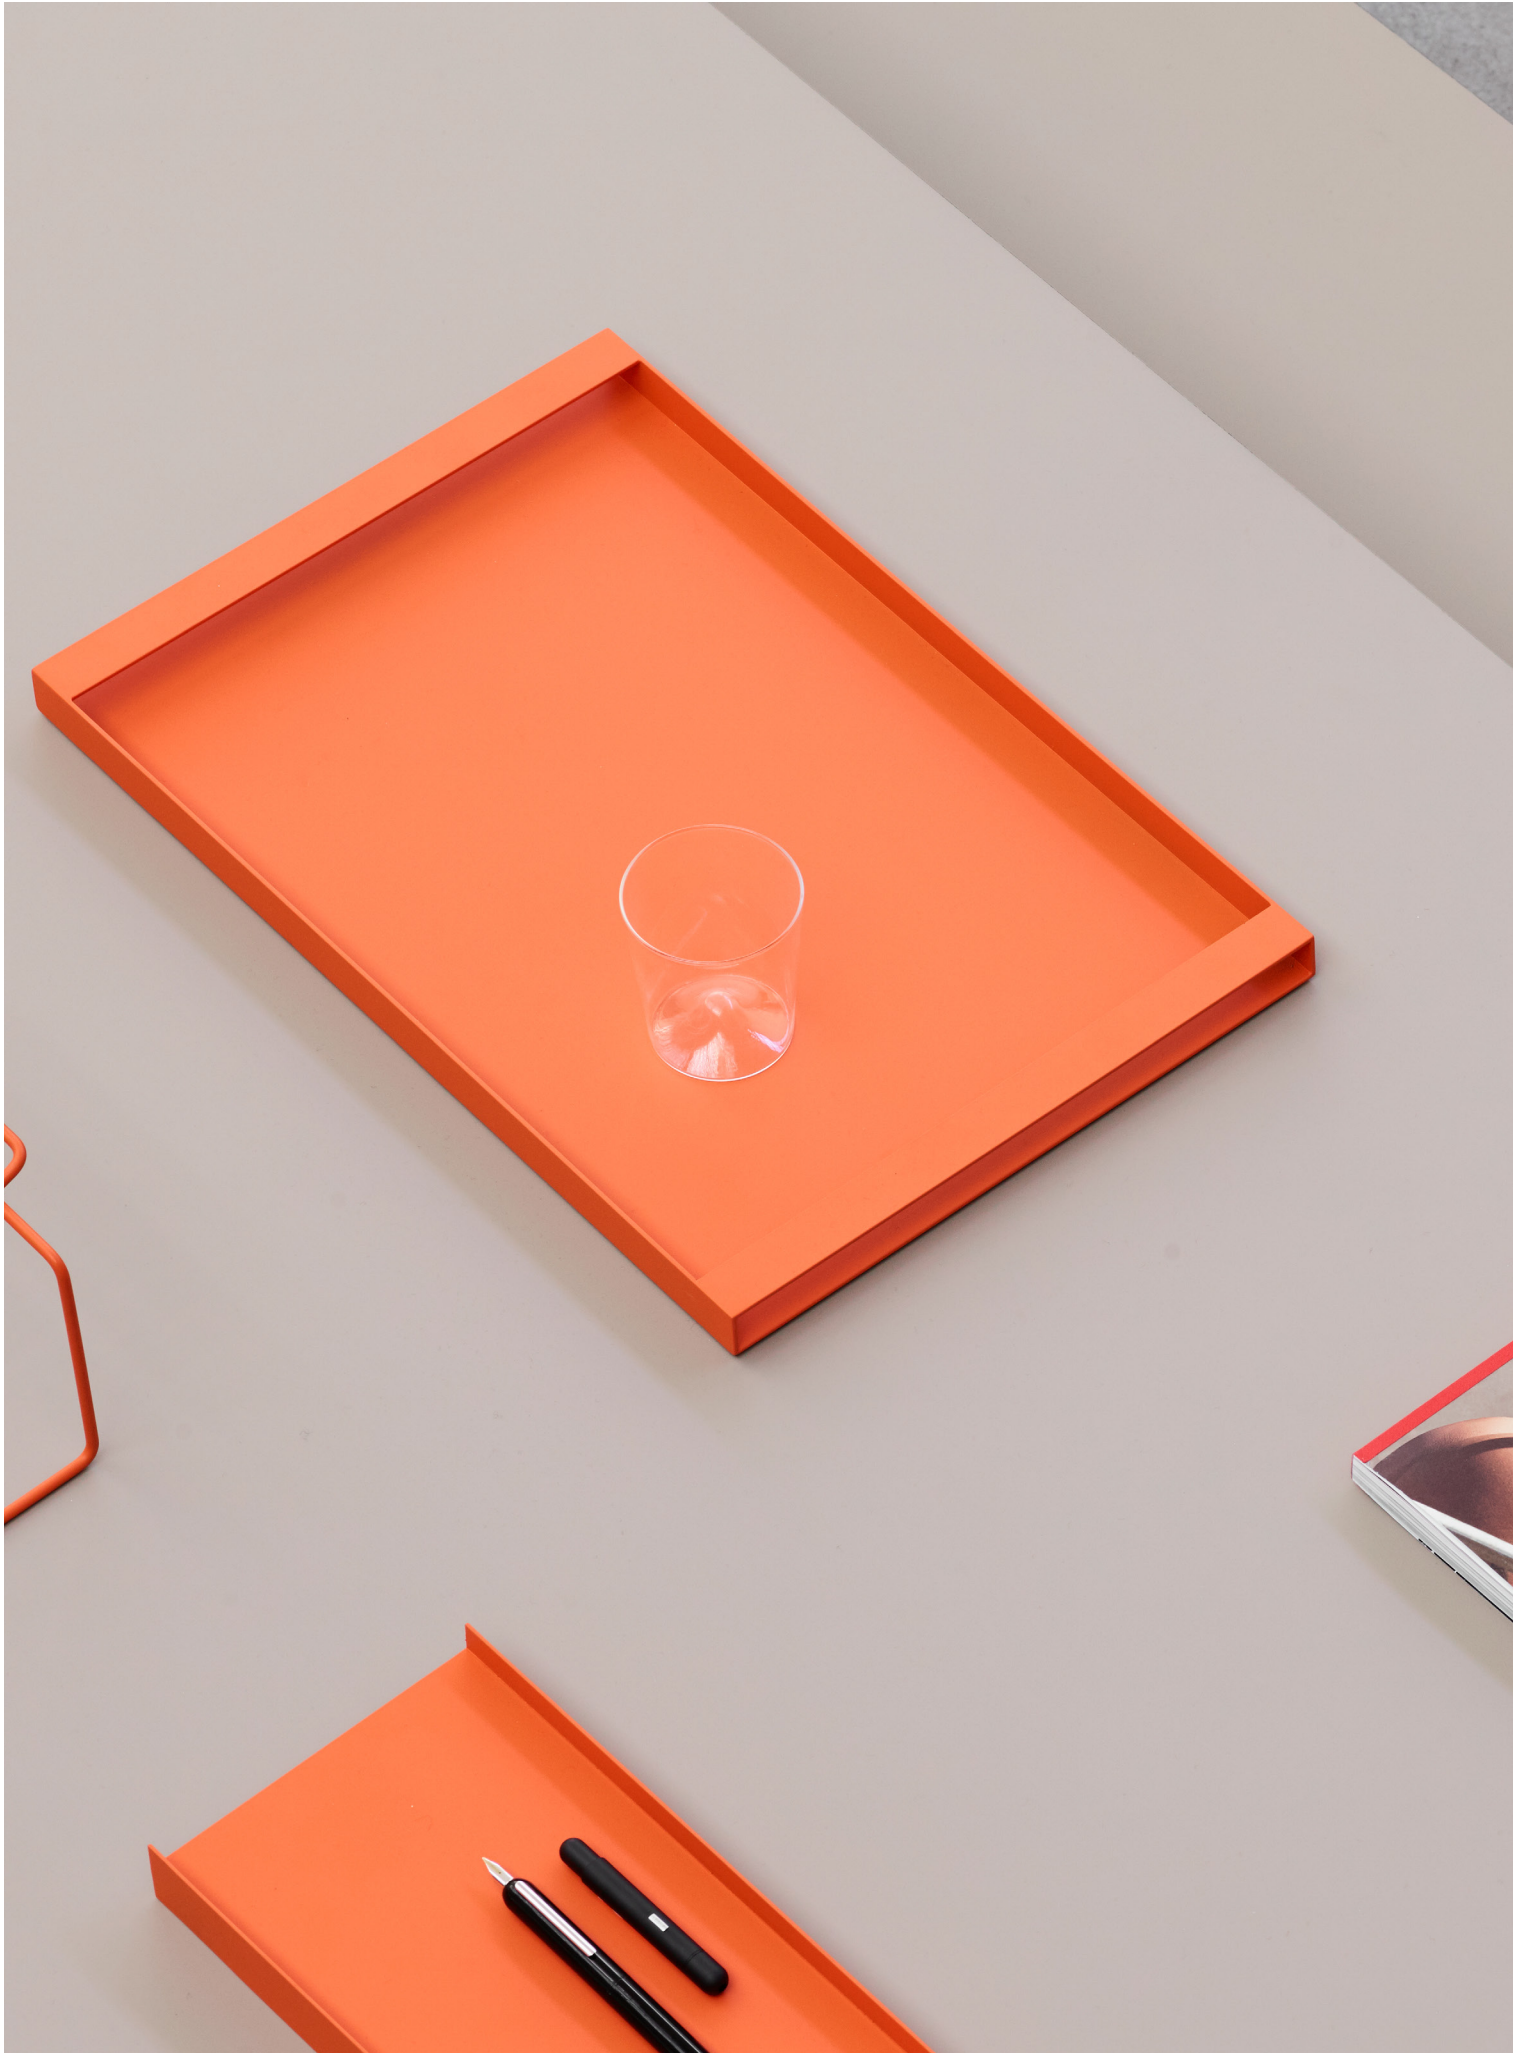

TOREI TABLEWARE

NEW TENDENCY

475 × 25 mm

290 × 25 mm

475 × 290# mm

TOREI is a serving tray. It offers functional serving possibilities and can be used to both keep things close at hand and decorate the table. TOREI is made from a flat, ultra-thin sheet of steel which is precisely welded by hand. TOREI is available in two different sizes. A matte powder coating finish in Umbra, Sand and Orange amongst others adds to a natural look for this minimalistic design piece.

TOREI, 2017, NEW TENDENCY

Powder coated steel, dimensions variable

+49 30 246 30 500

order@newtendency.de

TOREI TABLEWARE
AVAILABLE COLORS

NEW TENDENCY

Color Available

Black

White

Sand

Umbra

Rose

Darkgreen

Sienna

Orange

TOREI TABLEWARE AVAILABLE SIZES